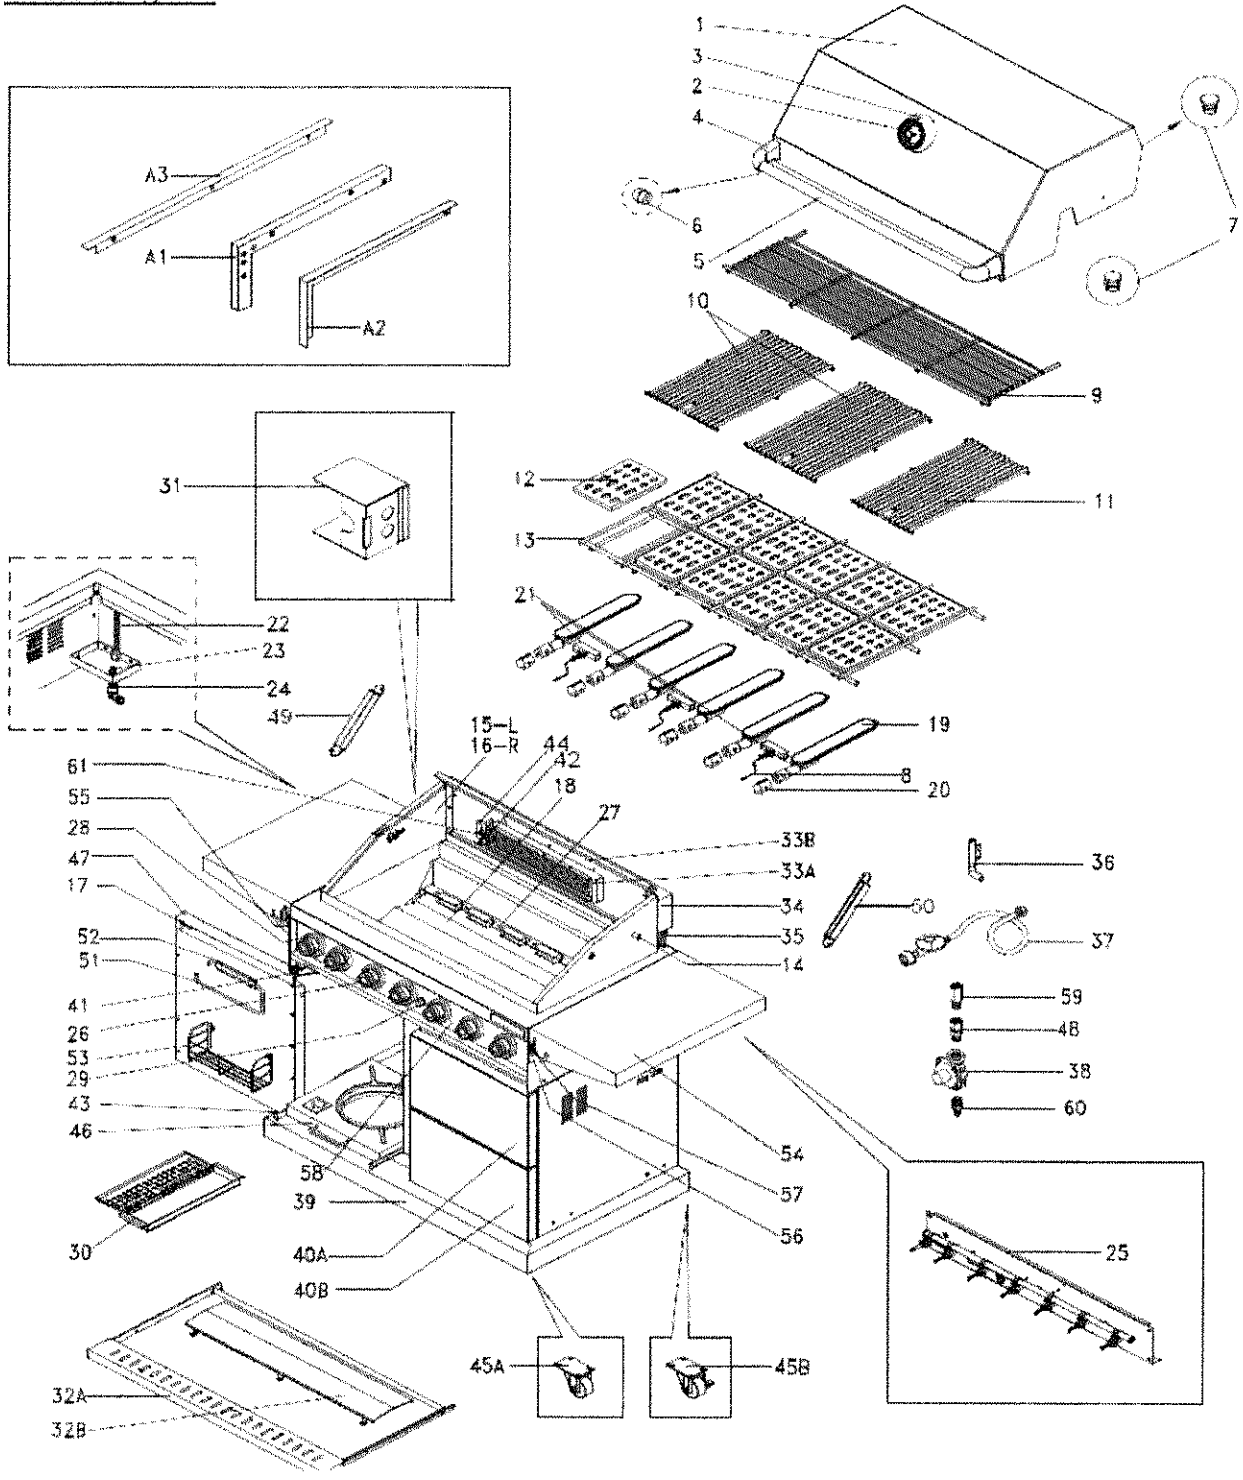

B3807ALP.B3807ANG

Parts Diagram

Parts list for B3807A(LP/NG) Only – 38” BBQ Grill

Item	Description	QTY	PLU	SKU	Current Status	Alternate SKU
1	Lid Assembly	1	Y0130016	347922		
2	Temperature Gauge	2	P00601251A	347948		
3	Temperature Gauge Seat	1	P00614015A	347955		
4	Lid Handle Bracket	2	P00303016E	314054	2	
5	Lid Handle	1	P00205025B	306431	2	
6	Handle Heat-Insulating Spacer	1	P06801002A	298687	2	
7	Protective Pad	4	P05518002I	314070	2	
8	Electric Wire Set	1	P02615046A	360818	3	
9	Cooking Rack/Secondary	1	P01516010B	348508		
10	Cooking Grid/Large	2	P01606001B	292110	3	
11	Cooking Grid/Small	1	P01606002B	292128		
12	Flame Tamer/Ceramic	1	P01804002A	265504	4	
13	Flame Tamer/Rack	1	P01720026B	360453	2	
14	Lid Hinge with Nut	6	P05511006A	314104	2	
15	Bowl Side Panel/Trim Plate/Left	2	P07514037A	348128	2	
16	Bowl Side Panel/Trim Plate/Right	6	P07514038A	348136	2	
17	Door magnet	3	P05323007M	348334	2	
18	Grease Draining Tray Heat Shield	1	P06904001C	314153	2	
19	Burner/Main	1	P02001002E	260174		
20	Burner Air Shutter	10	P05524008A	314179	3	
21	Gas Collector Box with Electrode	10	P02610020A	348169		
22	Extension Tube for Manifold	1	P03715001A	314187		
23	Extension Tube Fitting	1	P03907003A	314203	2	
24	Extension Fitting (LPG only)	1	P03902016A	360719	2	
25	Gas Valve/Manifold Assembly (LPG only)	1	Y0060448	348540	2	
	Gas Valve/Manifold Assembly (NG only)		Y0060449	348557		
26	Control Knob for Main/Back Burners	1	P03426205U	347930		
27	Burner Bracket	1	P02206024A	N/A		
28	Control Knob Seat	1	P03415034A	360669		
29	Electric Ignitor,4-ports		P02502164C	292136		
30	Smoker Box	1	P06701020A	348185		
31	E.J Protector	1	P03328050Q	348235		
32A	Grease Tray Assembly	1	Y0270015	314542		
32B	Grease Tray Heat Shield, Lower	2	P06904014C	314559	2	
33A	Back Burner Assembly (LPG only)	1	Y0030026	348565	2	
	Back Burner Assembly (NG only)	4	Y0030027	348581		
33B	Back Burner Frame	1	P06906051A	348599	2	
34	Back Burner Wind Shield	1	P06906002C	314419		
35	Back Burner Extension Tube	1	P03701008A	314393	3	
36	Lighting Tube	12	P05507001A	314435	2	
37	Regulator with Hose/LPG	1	P03631002A	332478		
38	Regulator/NG	1	P03628001B	314468		
39	Cart Bottom Shelf/Trim Plate	1	P07516002A	333021	2	
40A	Drawer Assembly, Upper	1	Y0420012	348607	2	
40B	Drawer Assembly, Lower	1	Y0420013	348615	2	
41	Door Hinge Bracket, Left Top	1	P03314050C	348284	2	
42	Back Burner Thermocouple Frame	2	P03328051C	N/A		
43	Door Hinge Bracket, Left Bottom	2	P03314037C	314518	2	
44	Back Burner Thermocouple	1	P05305025A	358937		
45A	Caster, 2.5 in., without Brake/Front	1	P05117007E	314450	2	