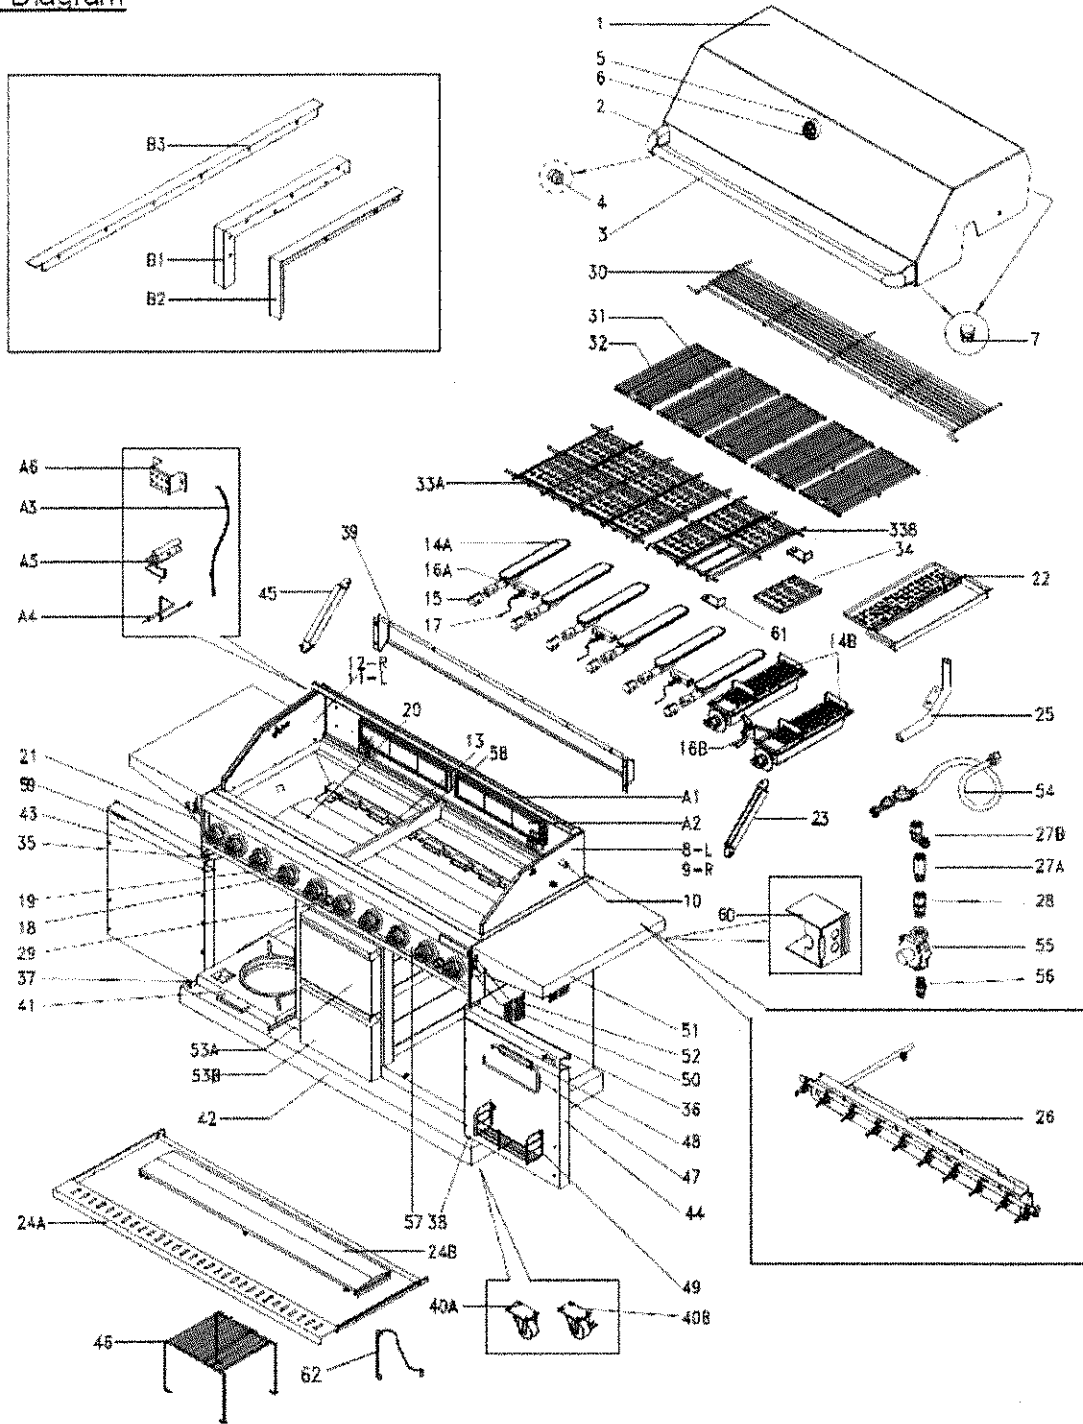

BAI07ALP, BAI07ANG

Parts Diagram

Parts list for BAI07A(LP/NG) Only – 52” BBQ Grill

Item	Description	QTY	PLU	SKU	Current Status	Alternate SKU
1	Lid Assembly	1	Y0130015	347914	2	
2	Lid Handle Bracket	2	P00303016E	314054	2	
3	Lid Handle	1	P00205064B	332619	2	
4	Lid Handle Heat-Insulating Spacer	2	P06801002A	N/A		
5	Temperature Gauge Seat	1	P00614015A	347955		
6	Temperature Gauge	1	P00601251A	347948		
7	Protective Pad	4	P05518002I	314070	2	
8	Bowl Side Panel, Left	1	P0072082EC	348102	2	
9	Bowl Side Panel, Right	1	P0072183EC	348110	2	
10	Lid Hinge w. Nut	2	P05511006A	314104	2	
11	Bowl Side Panel/Trim Plate/Left	1	P07514037A	348128	2	
12	Bowl Side Panel/Trim Plate/Right	1	P07514038A	348136	2	
13	Burner Bracket	1	P02216024A	332726		
14A	Burner/Main	6	P02001002E	260174		
14B	Infrared Burner	2	P02005020A	360479		
15	Burner Air Shutter	6	P05524008A	314179	3	
16A	Gas Collector Box with Electrode	3	P02610020A	348169		
16B	Infrared Burner Dual Electrode	1	P02625002C	360487		
17	Electric Wire Set	1	P02615109A	348177	2	
18	Control Knob for Main Burner/Back Burner	10	P03426205U	347930		
19	Control Knob Seat	10	P03415034A	360669		
20	Grease Tray Heat Shield	1	P06904008C	332700	2	
21	Side Shelf Bracket, Left	1	P01209002A	314666	2	
22	Smoker Box	1	P06701020A	348185		
23	Lid Spring, Right	1	P05551002M	348193	2	
24A	Grease Tray Assembly	1	Y0270007	332783	2	
24B	Grease Tray Heat Shield, Lower	1	P06904013C	332791	2	
25	Lighting Tube	1	P05507003A	332841	2	
26	Gas Valve/Manifold Assembly LPG	1	Y0060446	348219	2	
	Gas Valve/Manifold Assembly NG	1	Y0060447	348227		
27A	Extension Fitting for Manifold (NG only)	1	P03901015A	332494	2	
27B	Extension Fitting for Manifold (LPG only)	1	P03902016A	360719	2	
28	Extension Fitting - Outlet (NG only)	1	P03901013A	332858	2	
29	Electric Ignitor, 4-Ports	2	P02502164C	292136		
30	Cooking Rack/Secondary	1	P01818005B	348243	2	
31	Cooking Grid - Large	4	P01606002B	292128		
32	Cooking Grid - Small	1	P01606006B	332643	3	
33A	Flame Tamer/Rack(Large)	1	P01720034B	N/A		
33B	Flame Tamer/Rack(Small)	1	P01720035B	N/A		
34	Flame Tamer/Ceramic	12	P03701008A	265504	4	
35	Door Hinge Bracket -Left Top	1	P01804002A	348284	2	
36	Door Hinge Bracket -Right Top	1	P03314050C	348292	2	
37	Door Hinge Bracket-Left Bottom	1	P03314051C	314518	2	
38	Door Hinge Bracket -Right Bottom	1	P03314037C	314526	2	
39	Rear Wind Shelf	1	P03314038C	348300	2	
40A	Caster, 2.5 in.,without Brake/Front	2	P00725386C	314450	2	
40B	Caster, 2.5 in.,with Brake/Rear	2	P05117007E	292201		
41	Tank Pull-Out Tray Assembly (Option)	1	Y0340049			
42	Cart Bottom Shelf /Trim Plate	1	P07516001A	332502	2	
43	Door,Left	1	P04302046A	348318	2