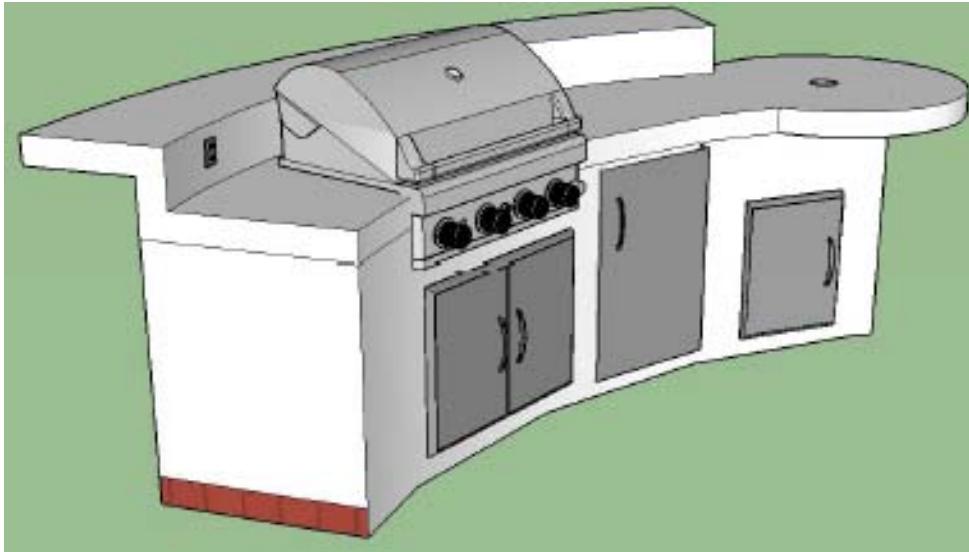

Boomerang

Retail $6,696.00

Island

SKU	Description	QTY	Retail
370605	BE - Boom Island / 10ft	1	$4,000.00
368476	Turbo Elite 4B+RB LP 2017	1	$1,799.00
308155	31 S/S Double Access Door	1	$299.00
368417	Turbo Cooler 4 CF Refrigerator	1	$399.00
308554	20x14 Single Access Door	1	$199.00

Upgraded Components

Upgrade Cost

368470	Turbo 3B LP 2017		$999.00	-$800.00
308156	31 S/S Door Drawer Combo		$599.00	$300.00
324492	BBQG Outdoor Bar		$549.00	$150.00
368418	Outdoor Turbo Cooler 2017		$1,199.00	$800.00

370620 Linear Foot additional Each $360.00

*All upgrades below are based on island shown above.

** When modifying island size, you must adjust linear foot charges based on amount of feet added

Island Upgrades

	UOM	Retail	Total Upgrade Cost
370630	BE - Ameristone Upgrade	Each $350.00	$350.00
370631	BE - Granite / Per Linear Foot	LF Charge $100.00	$1,000.00
370635	BE - Kick Step / Per Linear	LF Charge $60.00	$600.00
370632	BE - L.E.D. Light	Each $200.00	$200.00
370633	BE - Outlets	Each $30.00	$30.00
370634	BE - T.V. Box	Each $500.00	$500.00
370636	BE - Stereo	Each $695.00	$695.00