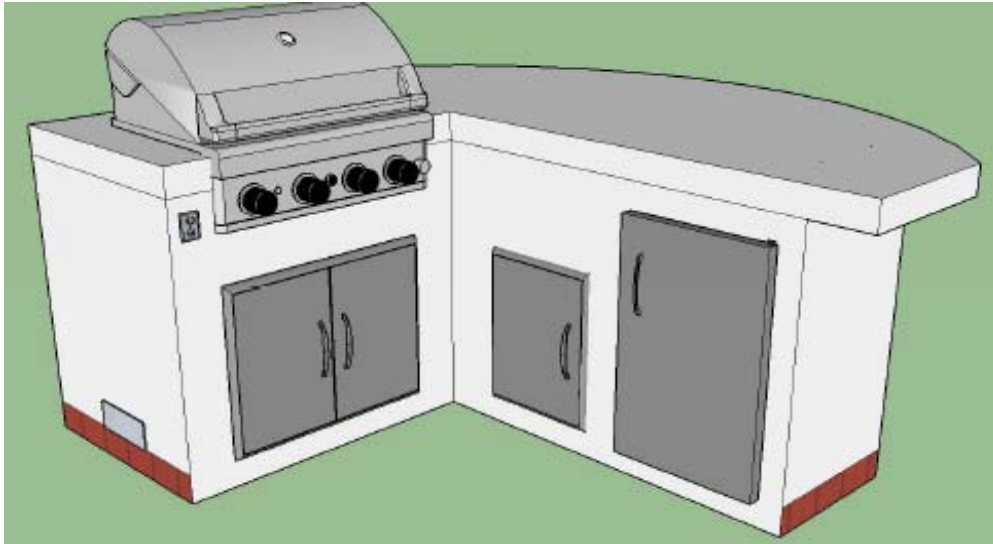

Aruba C1

Retail $7,071.00

Island

SKU	Description	QTY	Retail
370607	BE - Aruba C1 Island / 11.5ft	1	$4,375.00
368476	Turbo Elite 4B+RB LP 2017	1	$1,799.00
308155	31 S/S Double Access Door	1	$299.00
308554	20x14 Single Access Door	1	$199.00
368417	Turbo Cooler 4 CF Refrigerator	1	$399.00

Upgraded Components

Upgrade Cost

368472	Turbo 4B LP 2017		$1,249.00	-$550.00
308156	31 S/S Door Drawer Combo		$599.00	$300.00
324509	Galore 3-Drawer Cabinet		$499.00	$300.00
368418	Outdoor Turbo Cooler 2017		$1,199.00	$800.00

370620 Linear Foot additional Each $360.00

*All upgrades below are based on island shown above.

** When modifying island size, you must adjust linear foot charges based on amount of feet added

Island Upgrades

	UOM	Retail	Total Upgrade Cost
370630	BE - Ameristone Upgrade	Each $350.00	$350.00
370631	BE - Granite / Per Linear Foot	LF Charge $100.00	$1,200.00
370635	BE - Kick Step / Per Linear	LF Charge $60.00	$720.00
370632	BE - L.E.D. Light	Each $200.00	$200.00
370633	BE - Outlets	Each $30.00	$30.00
370634	BE - T.V. Box	Each $500.00	$500.00
370636	BE - Stereo	Each $695.00	$695.00